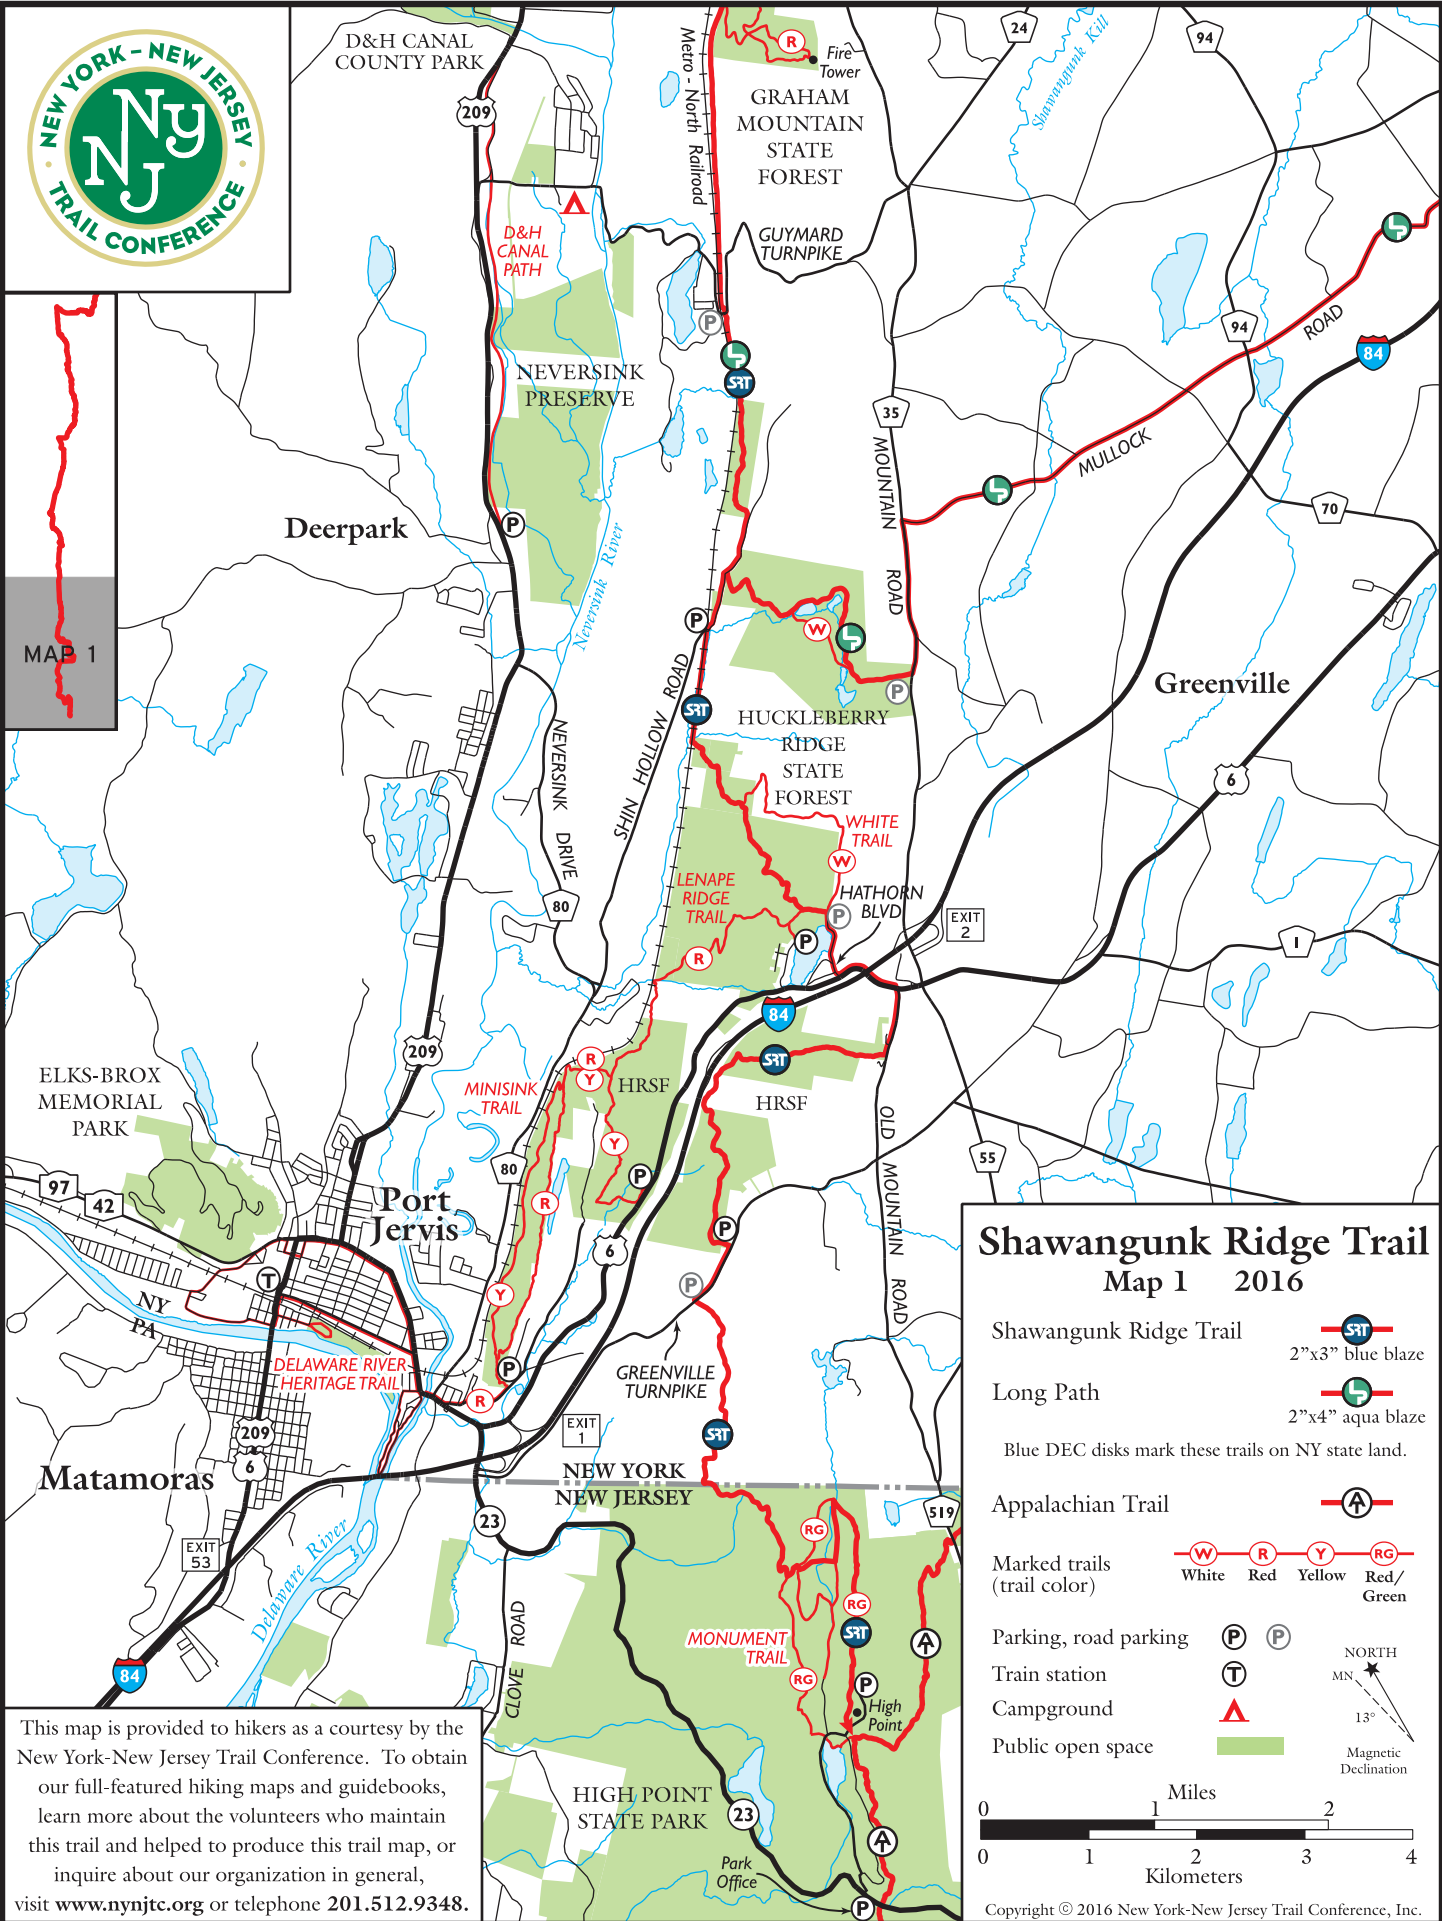

MAP 1

Shawangunk Ridge Trail Map 1 2016

Shawangunk Ridge Trail 2"x3" blue blaze

Long Path 2"x4" aqua blaze

Blue DEC disks mark these trails on NY state land.

Appalachian Trail

Marked trails (trail color) White Red Yellow Red/Green

Parking, road parking

Train station

Campground

Public open space

0 1 2 Miles
0 1 2 3 4 Kilometers

NORTH
MN
13°
Magnetic Declination

This map is provided to hikers as a courtesy by the New York-New Jersey Trail Conference. To obtain our full-featured hiking maps and guidebooks, learn more about the volunteers who maintain this trail and helped to produce this trail map, or inquire about our organization in general, visit www.nynjtc.org or telephone 201.512.9348.